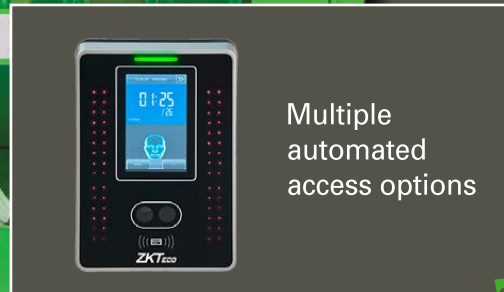

MEET SECURASTOCK [GREENMACHINE]

THE SUPER-FLEXIBLE SOLUTION TO STORE
AND DISPENSE YOUR PRODUCTS

Quickly scan items in or out with supplied scanner

Full 360° product movement recording

Multiple automated access options

Heavy-duty wheels for easy mobility

SecuraStock is Smart.

- Transactions can be monitored and replayed from anywhere in the world
- Intuitive software
- Automatic electronic transaction notifications
- Motion-sensing technology monitors and records hand movements
- Advanced actionable analytics help pinpoint undesirable activity and usage
- Unlimited virtual, on-demand reporting
- Self-health check heartbeat diagnostics
- Job and Equipment tracking
- Calibration, Expiration Date tracking
- Seamless Integration with most ERP and Web systems
- Check-In/Check-Out functionality for tools and other durable items

SecuraStock is Secure.

- Facial Recognition authentication technology, Prox card, or PIN code required for access
- Universal badge reader works on 99.9% of all prox badges and fobs in the world.
- 100% tamper proof, with embedded alarm
- Software resides where you decide
- VPN communication over common internet ports
- Portable without losing power